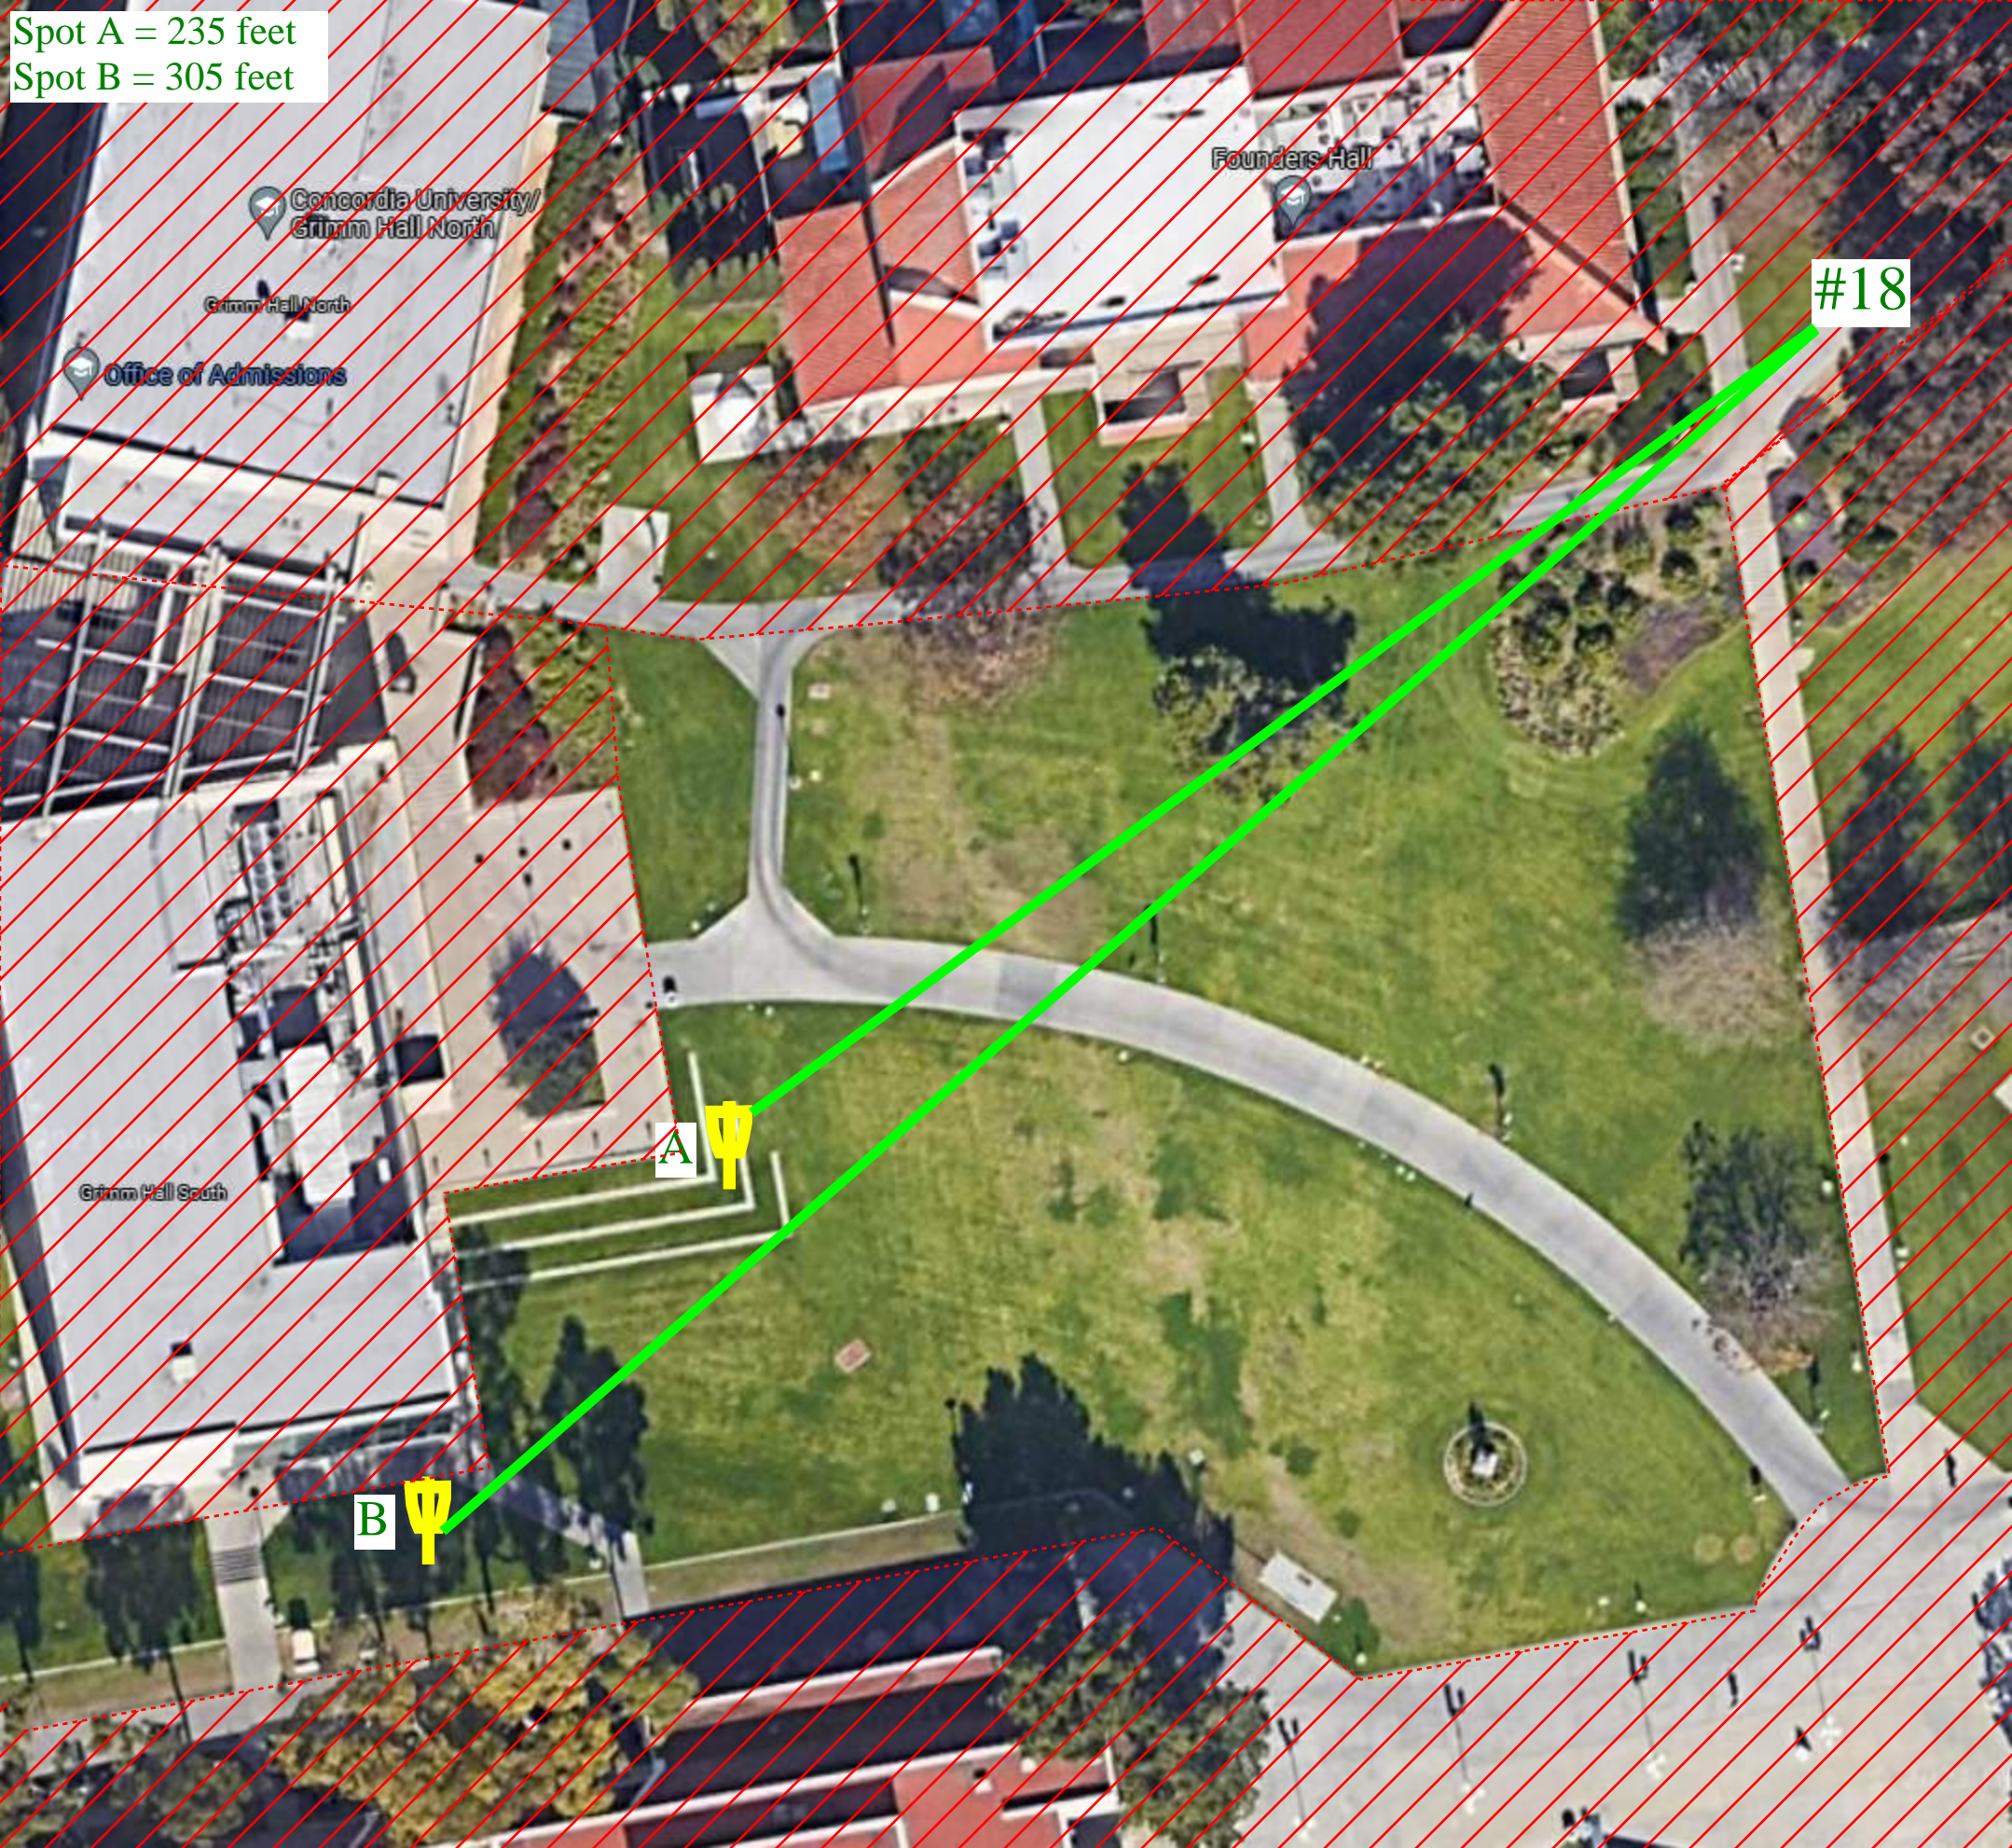

Ψ A

Landscape header marks OB line here

Founders Hall

Spot A = 235 feet
Spot B = 305 feet

Concordia University/
Grimm Hall North

Founders Hall

#18

Grimm Hall North