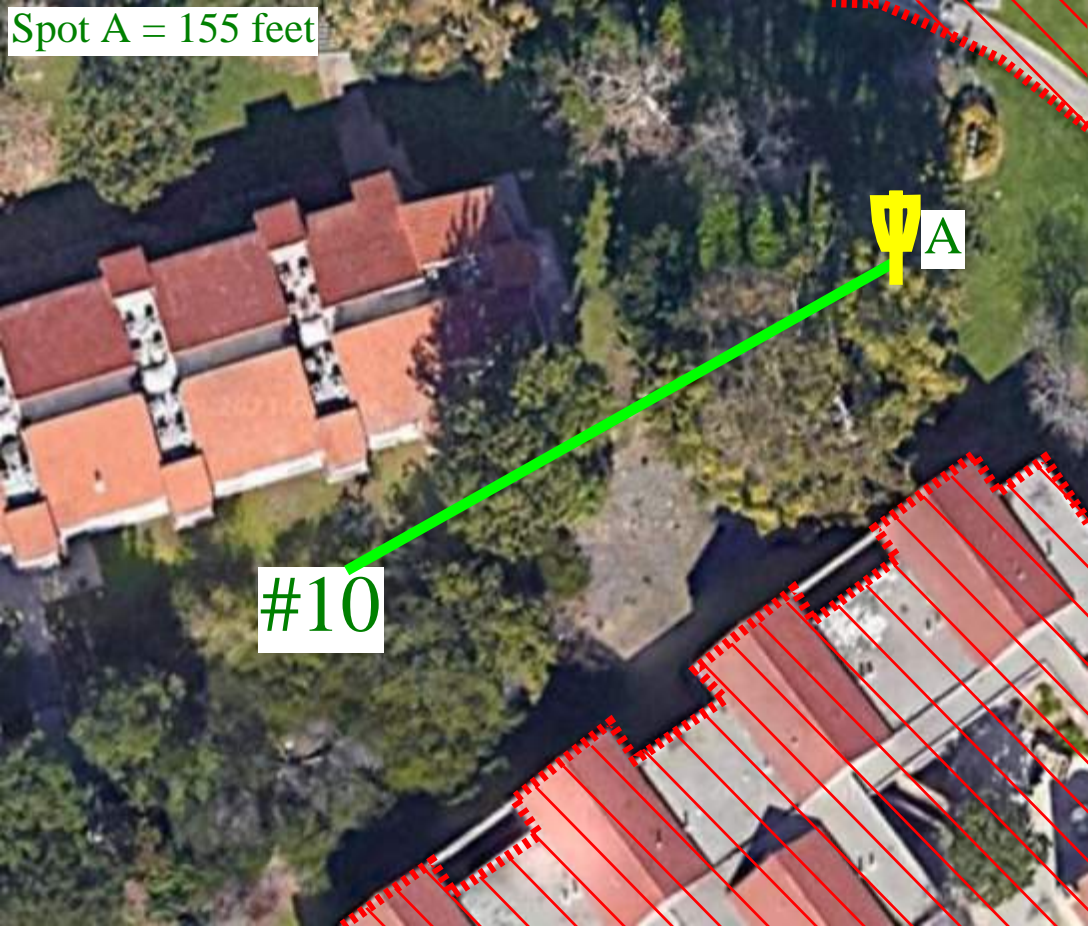

Spot A = 155 feet

#10

Ψ A