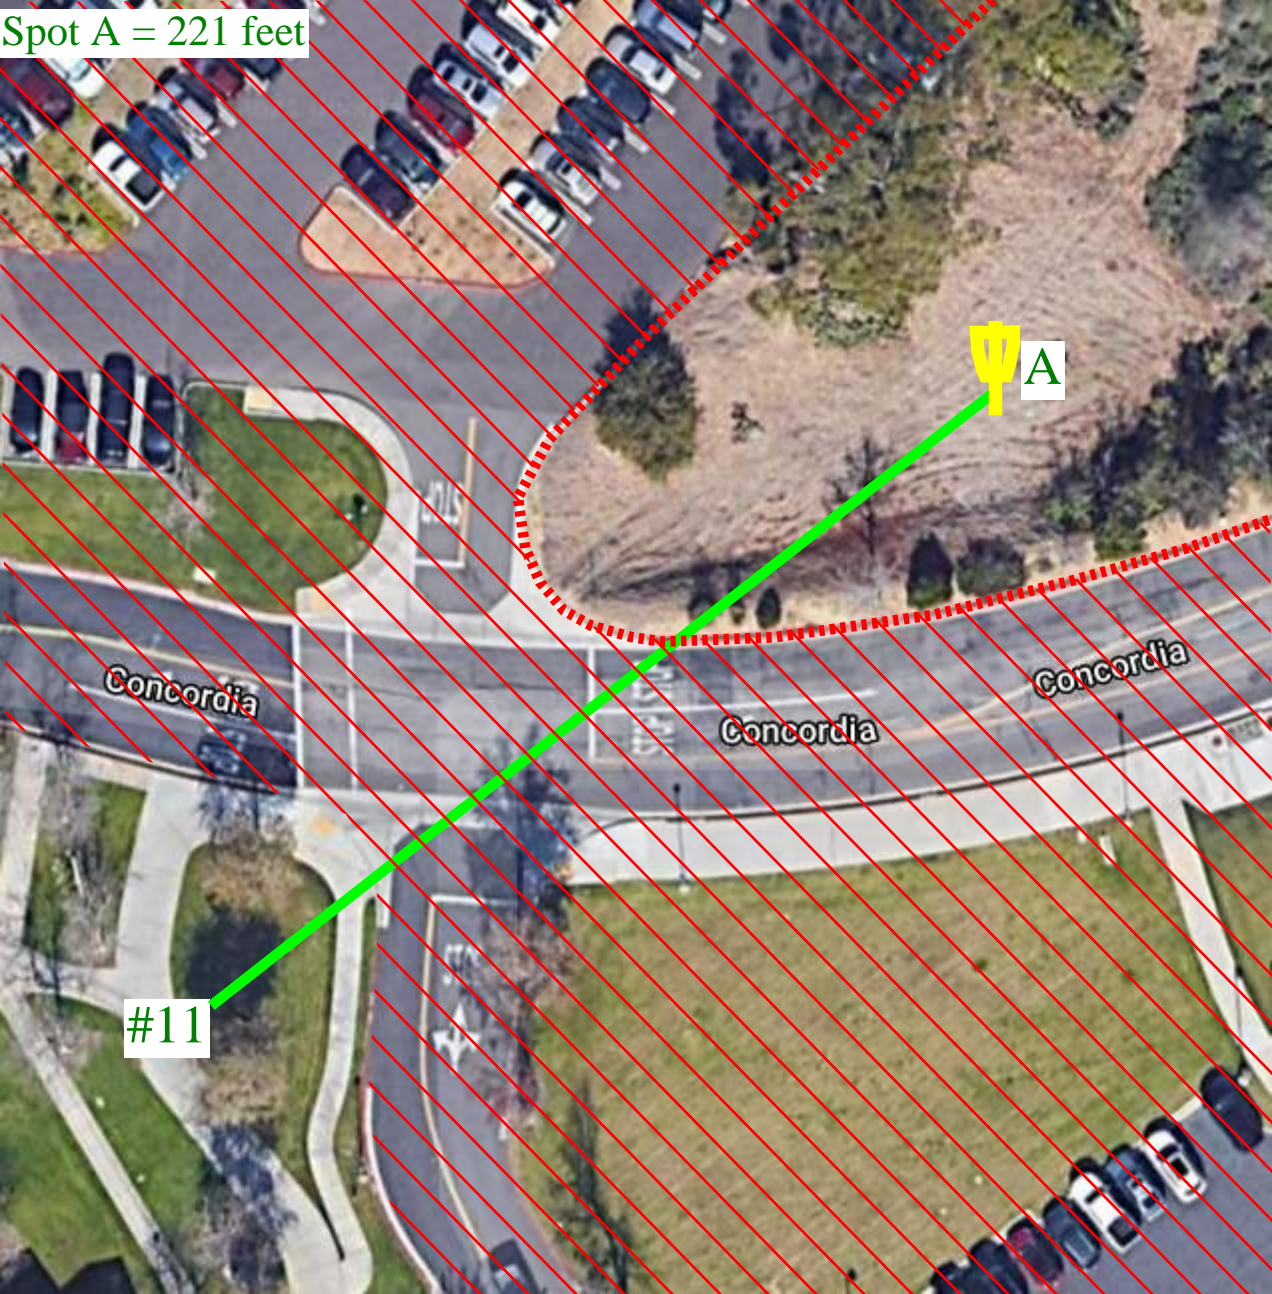

Spot A = 221 feet

Concordia

Concordia

Concordia

#11

A