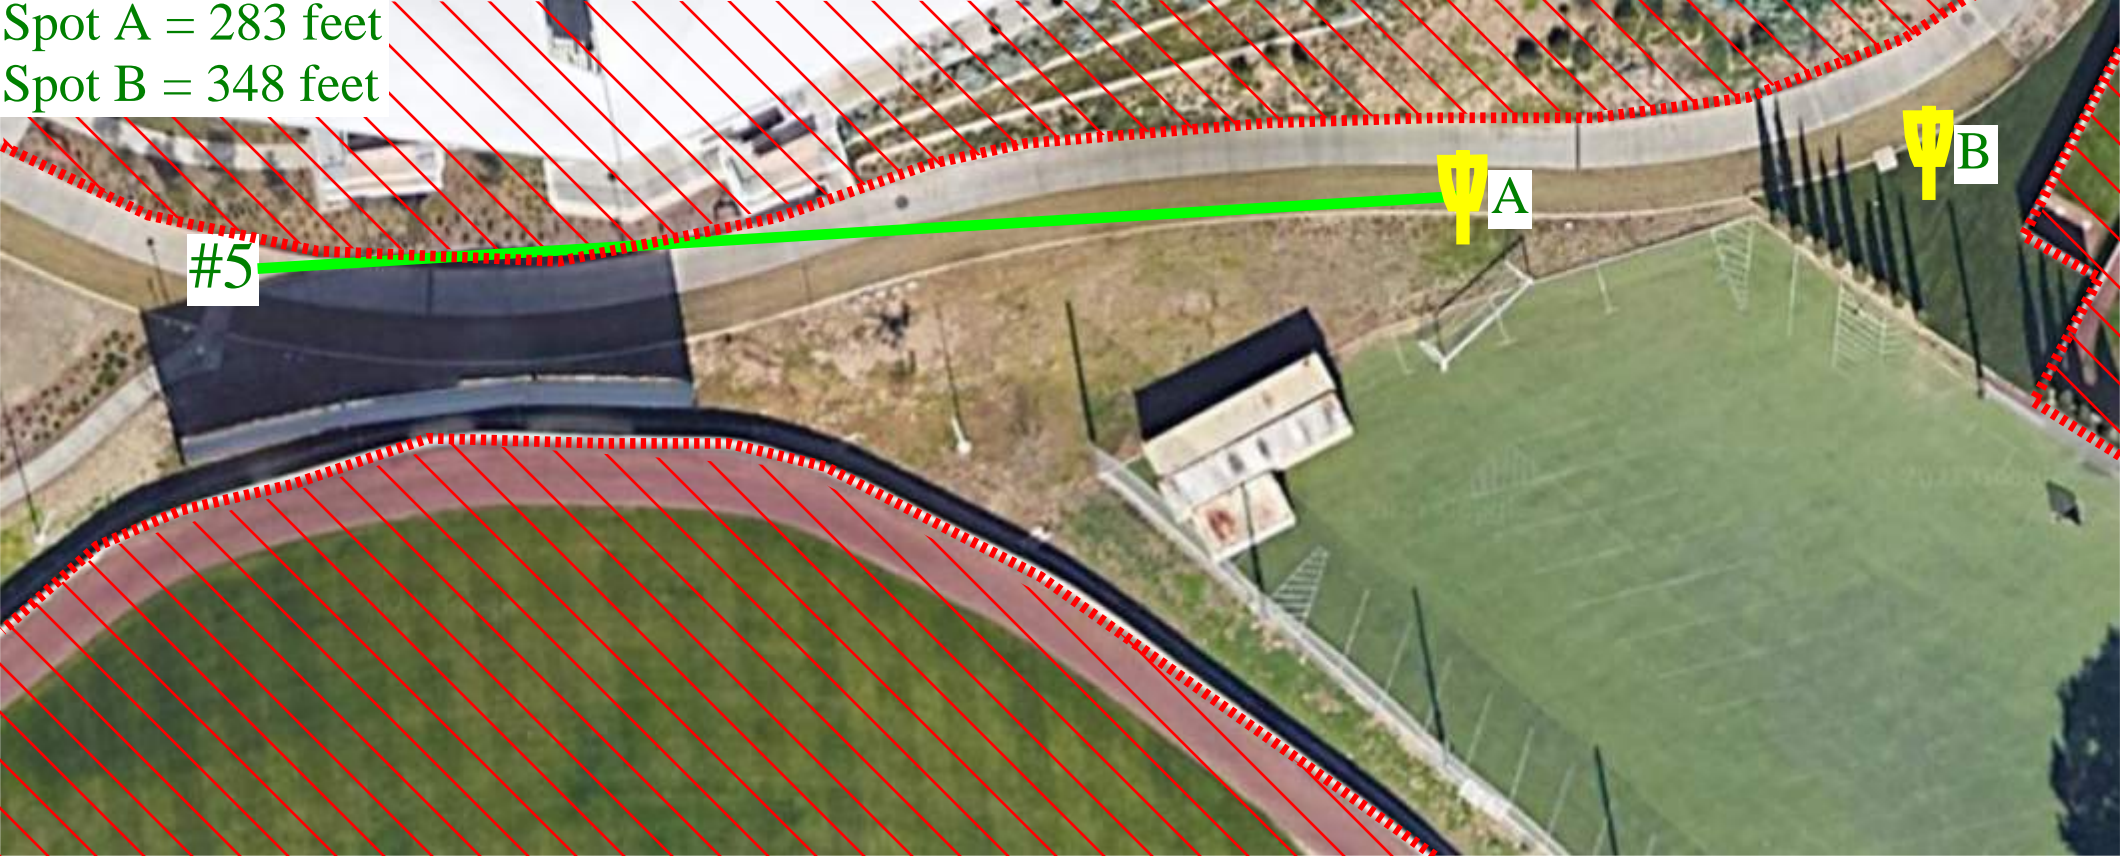

Spot A = 283 feet
Spot B = 348 feet

#5