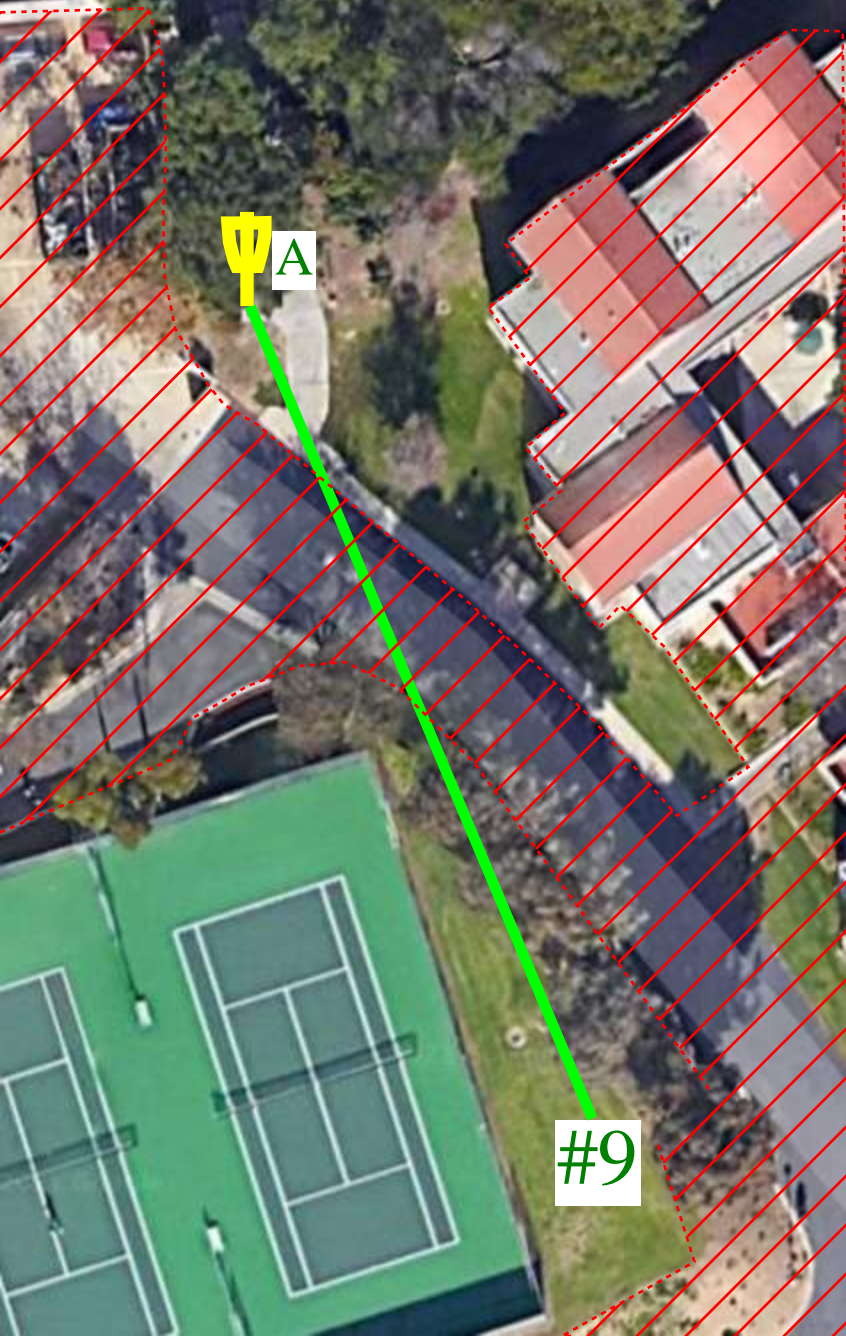

Spot A = 183 feet

Ψ A

#9