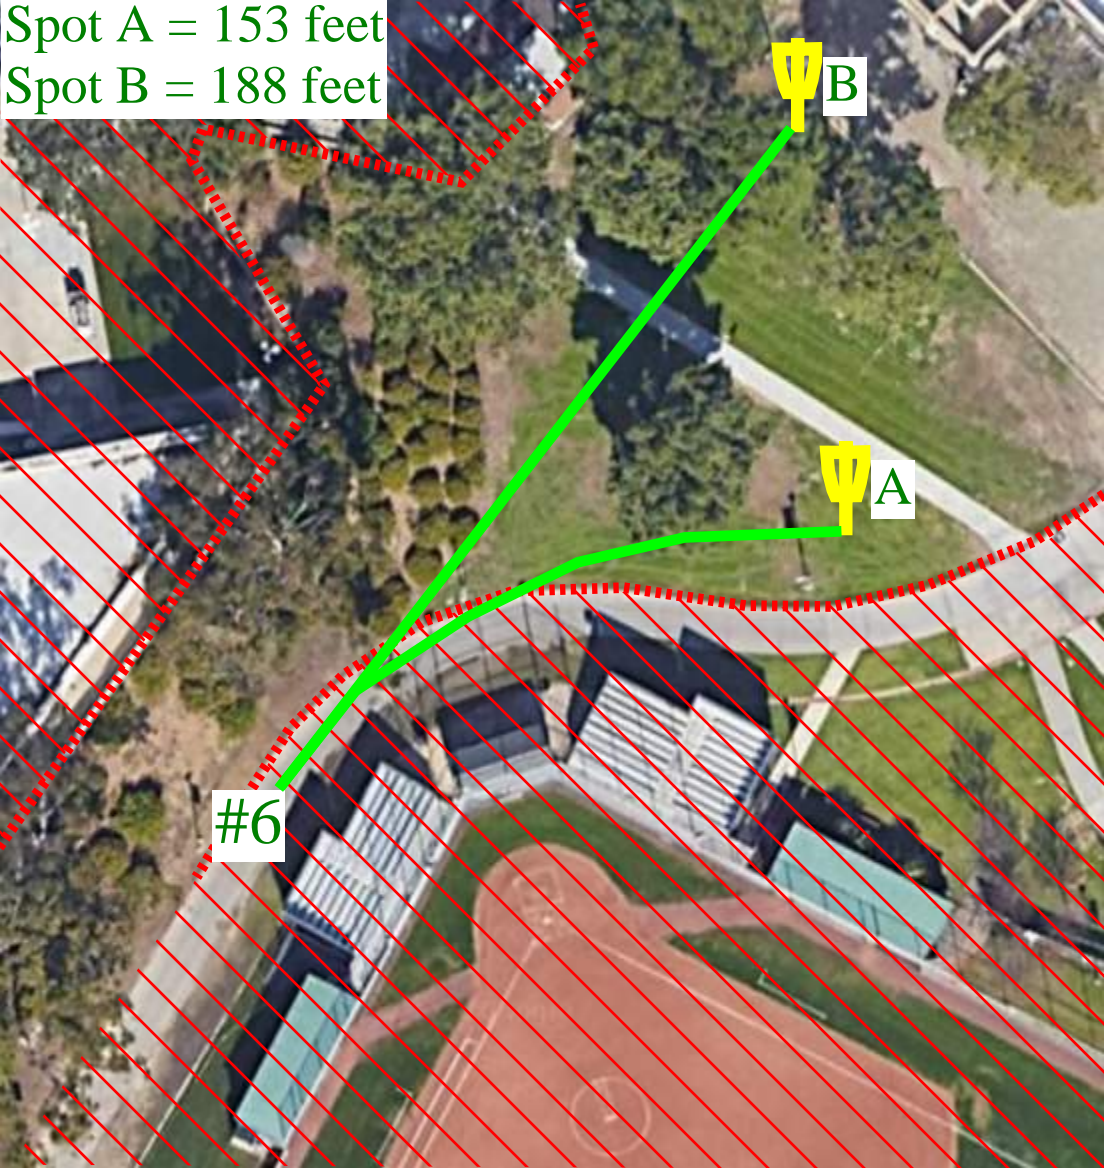

V-ditch is OB

Spot A = 284 feet
Spot B = 320 feet

#3

A Ψ

B Ψ

Spot A = 339 feet
Spot B = 360 feet

B Ψ
A Ψ

#4

Spot A = 283 feet
Spot B = 348 feet

#5

Spot A = 153 feet
Spot B = 188 feet

#6

Ψ A

Ψ B

Spot A = 400 feet

A