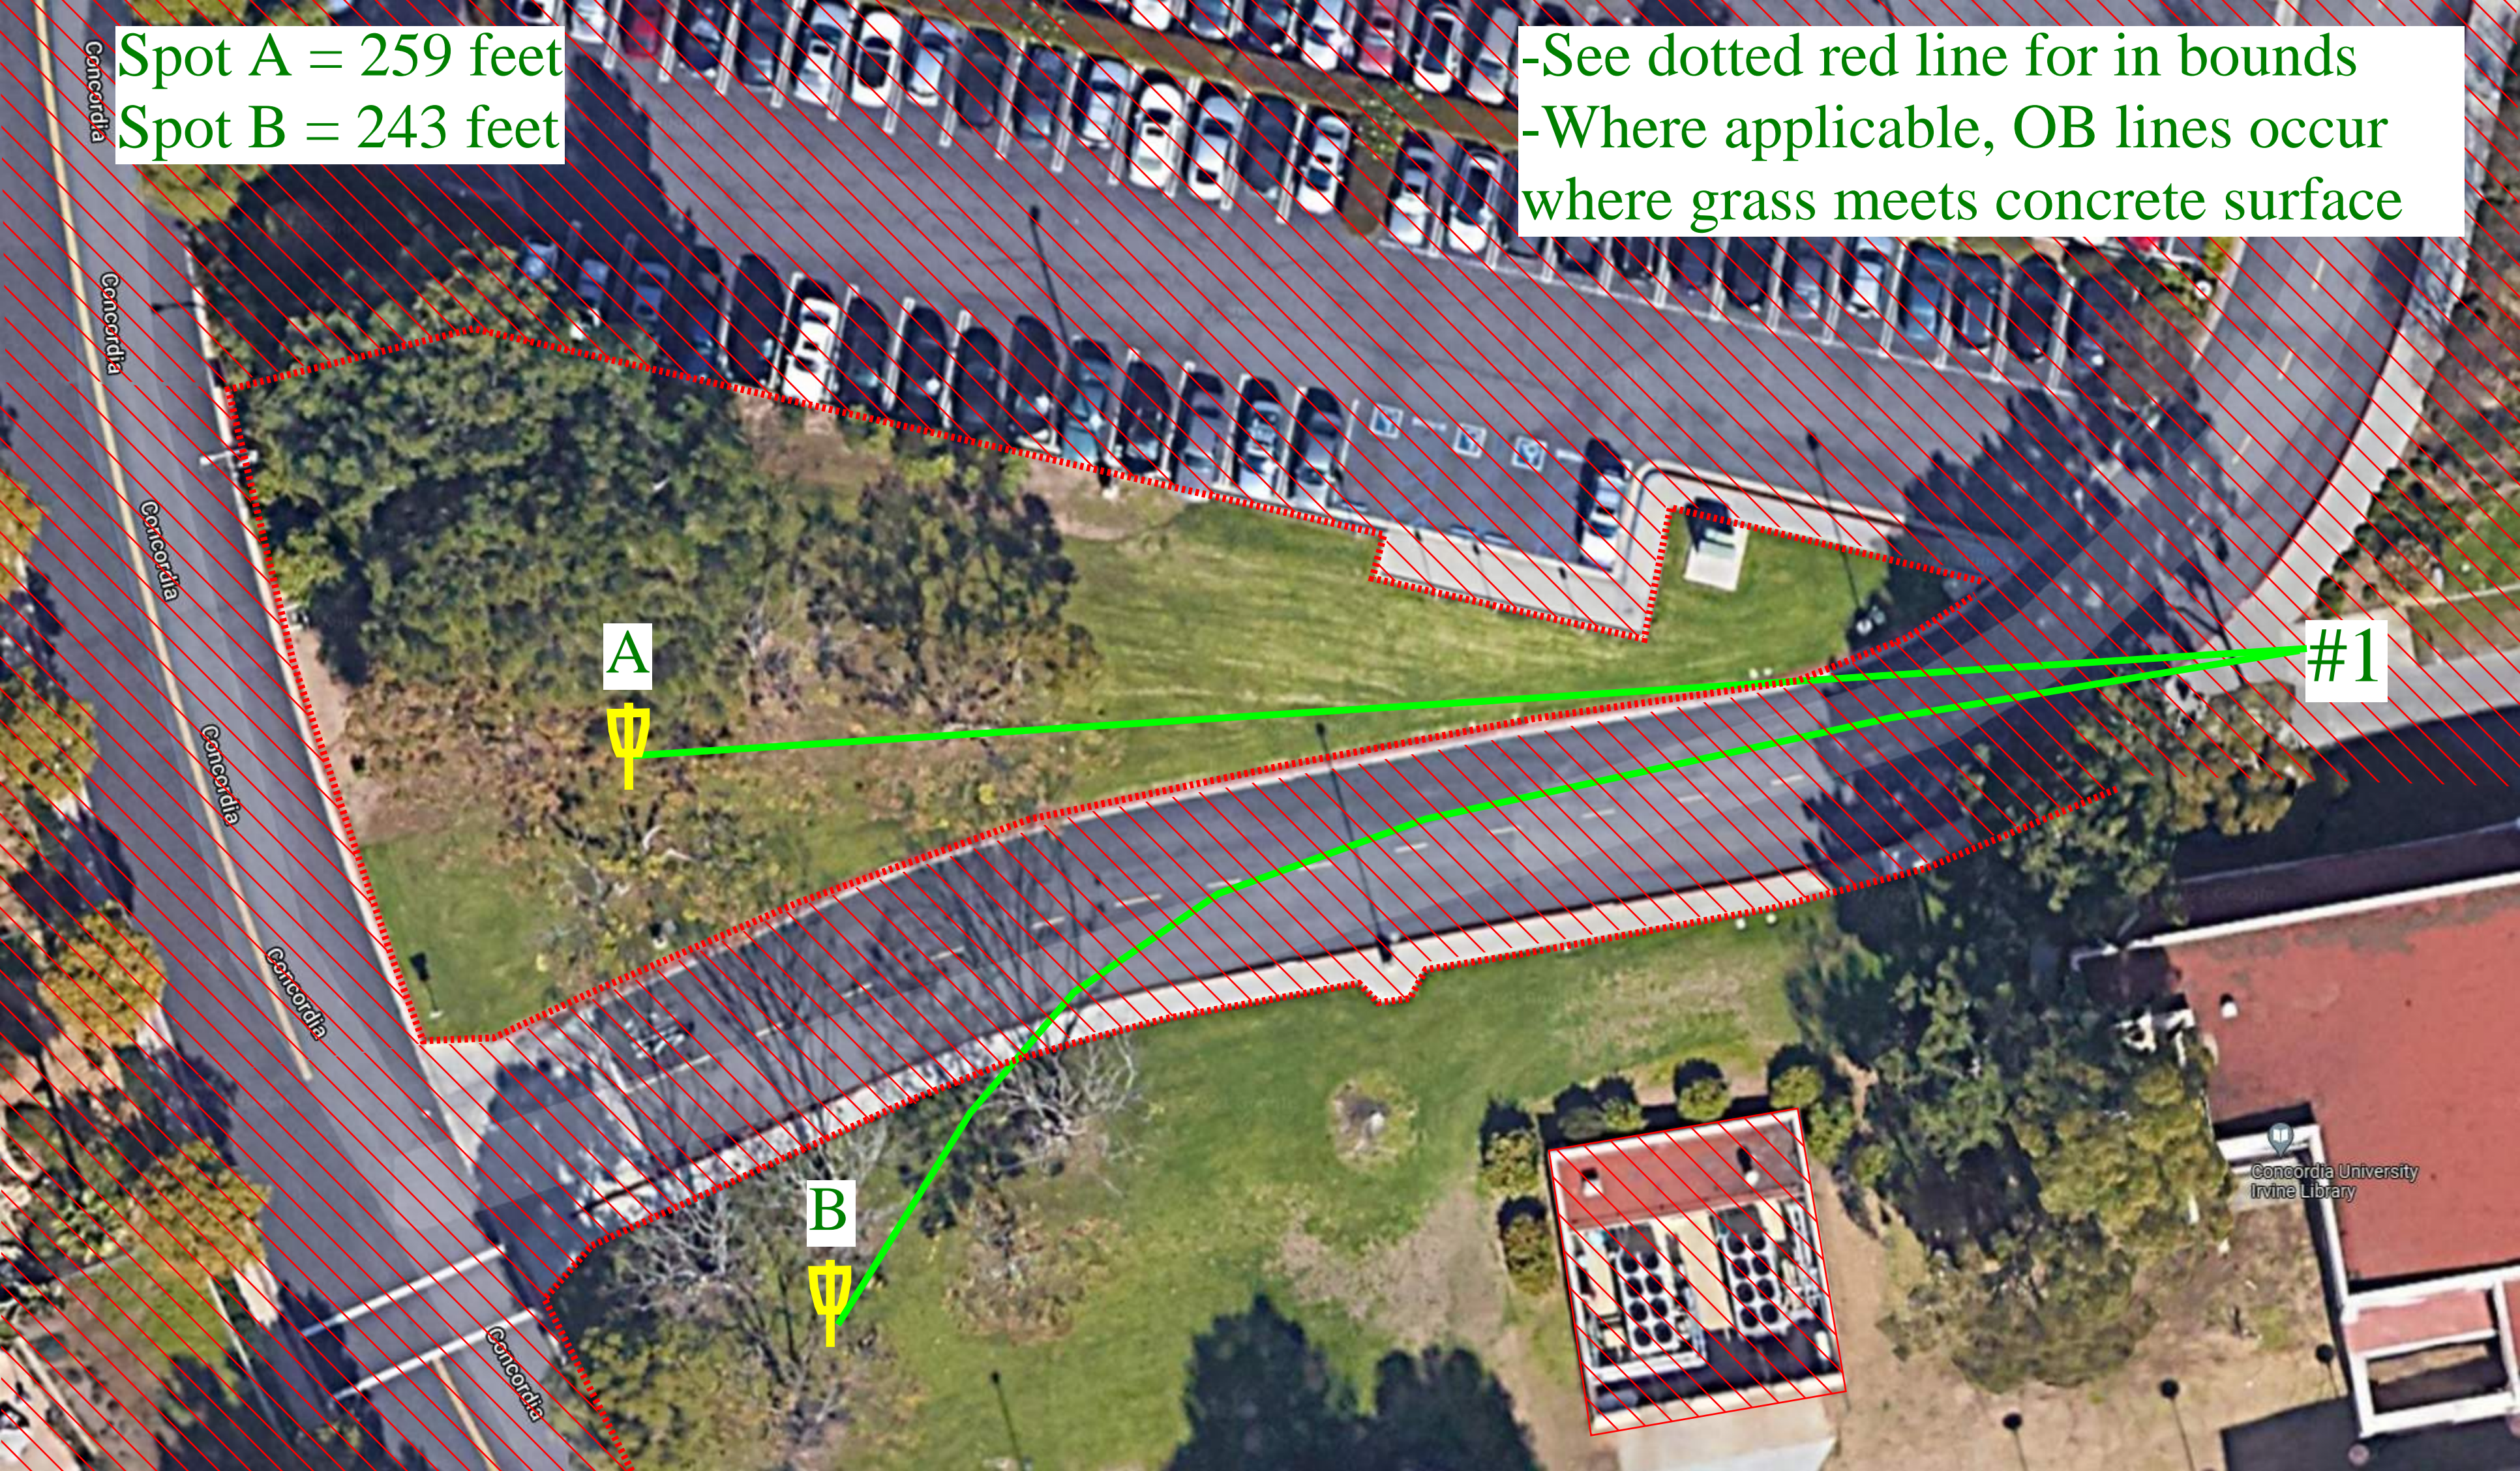

Spot A = 259 feet
Spot B = 243 feet

-See dotted red line for in bounds
-Where applicable, OB lines occur where grass meets concrete surface

A

Ψ

#1

B

Ψ

Concordia University
Irvine Library