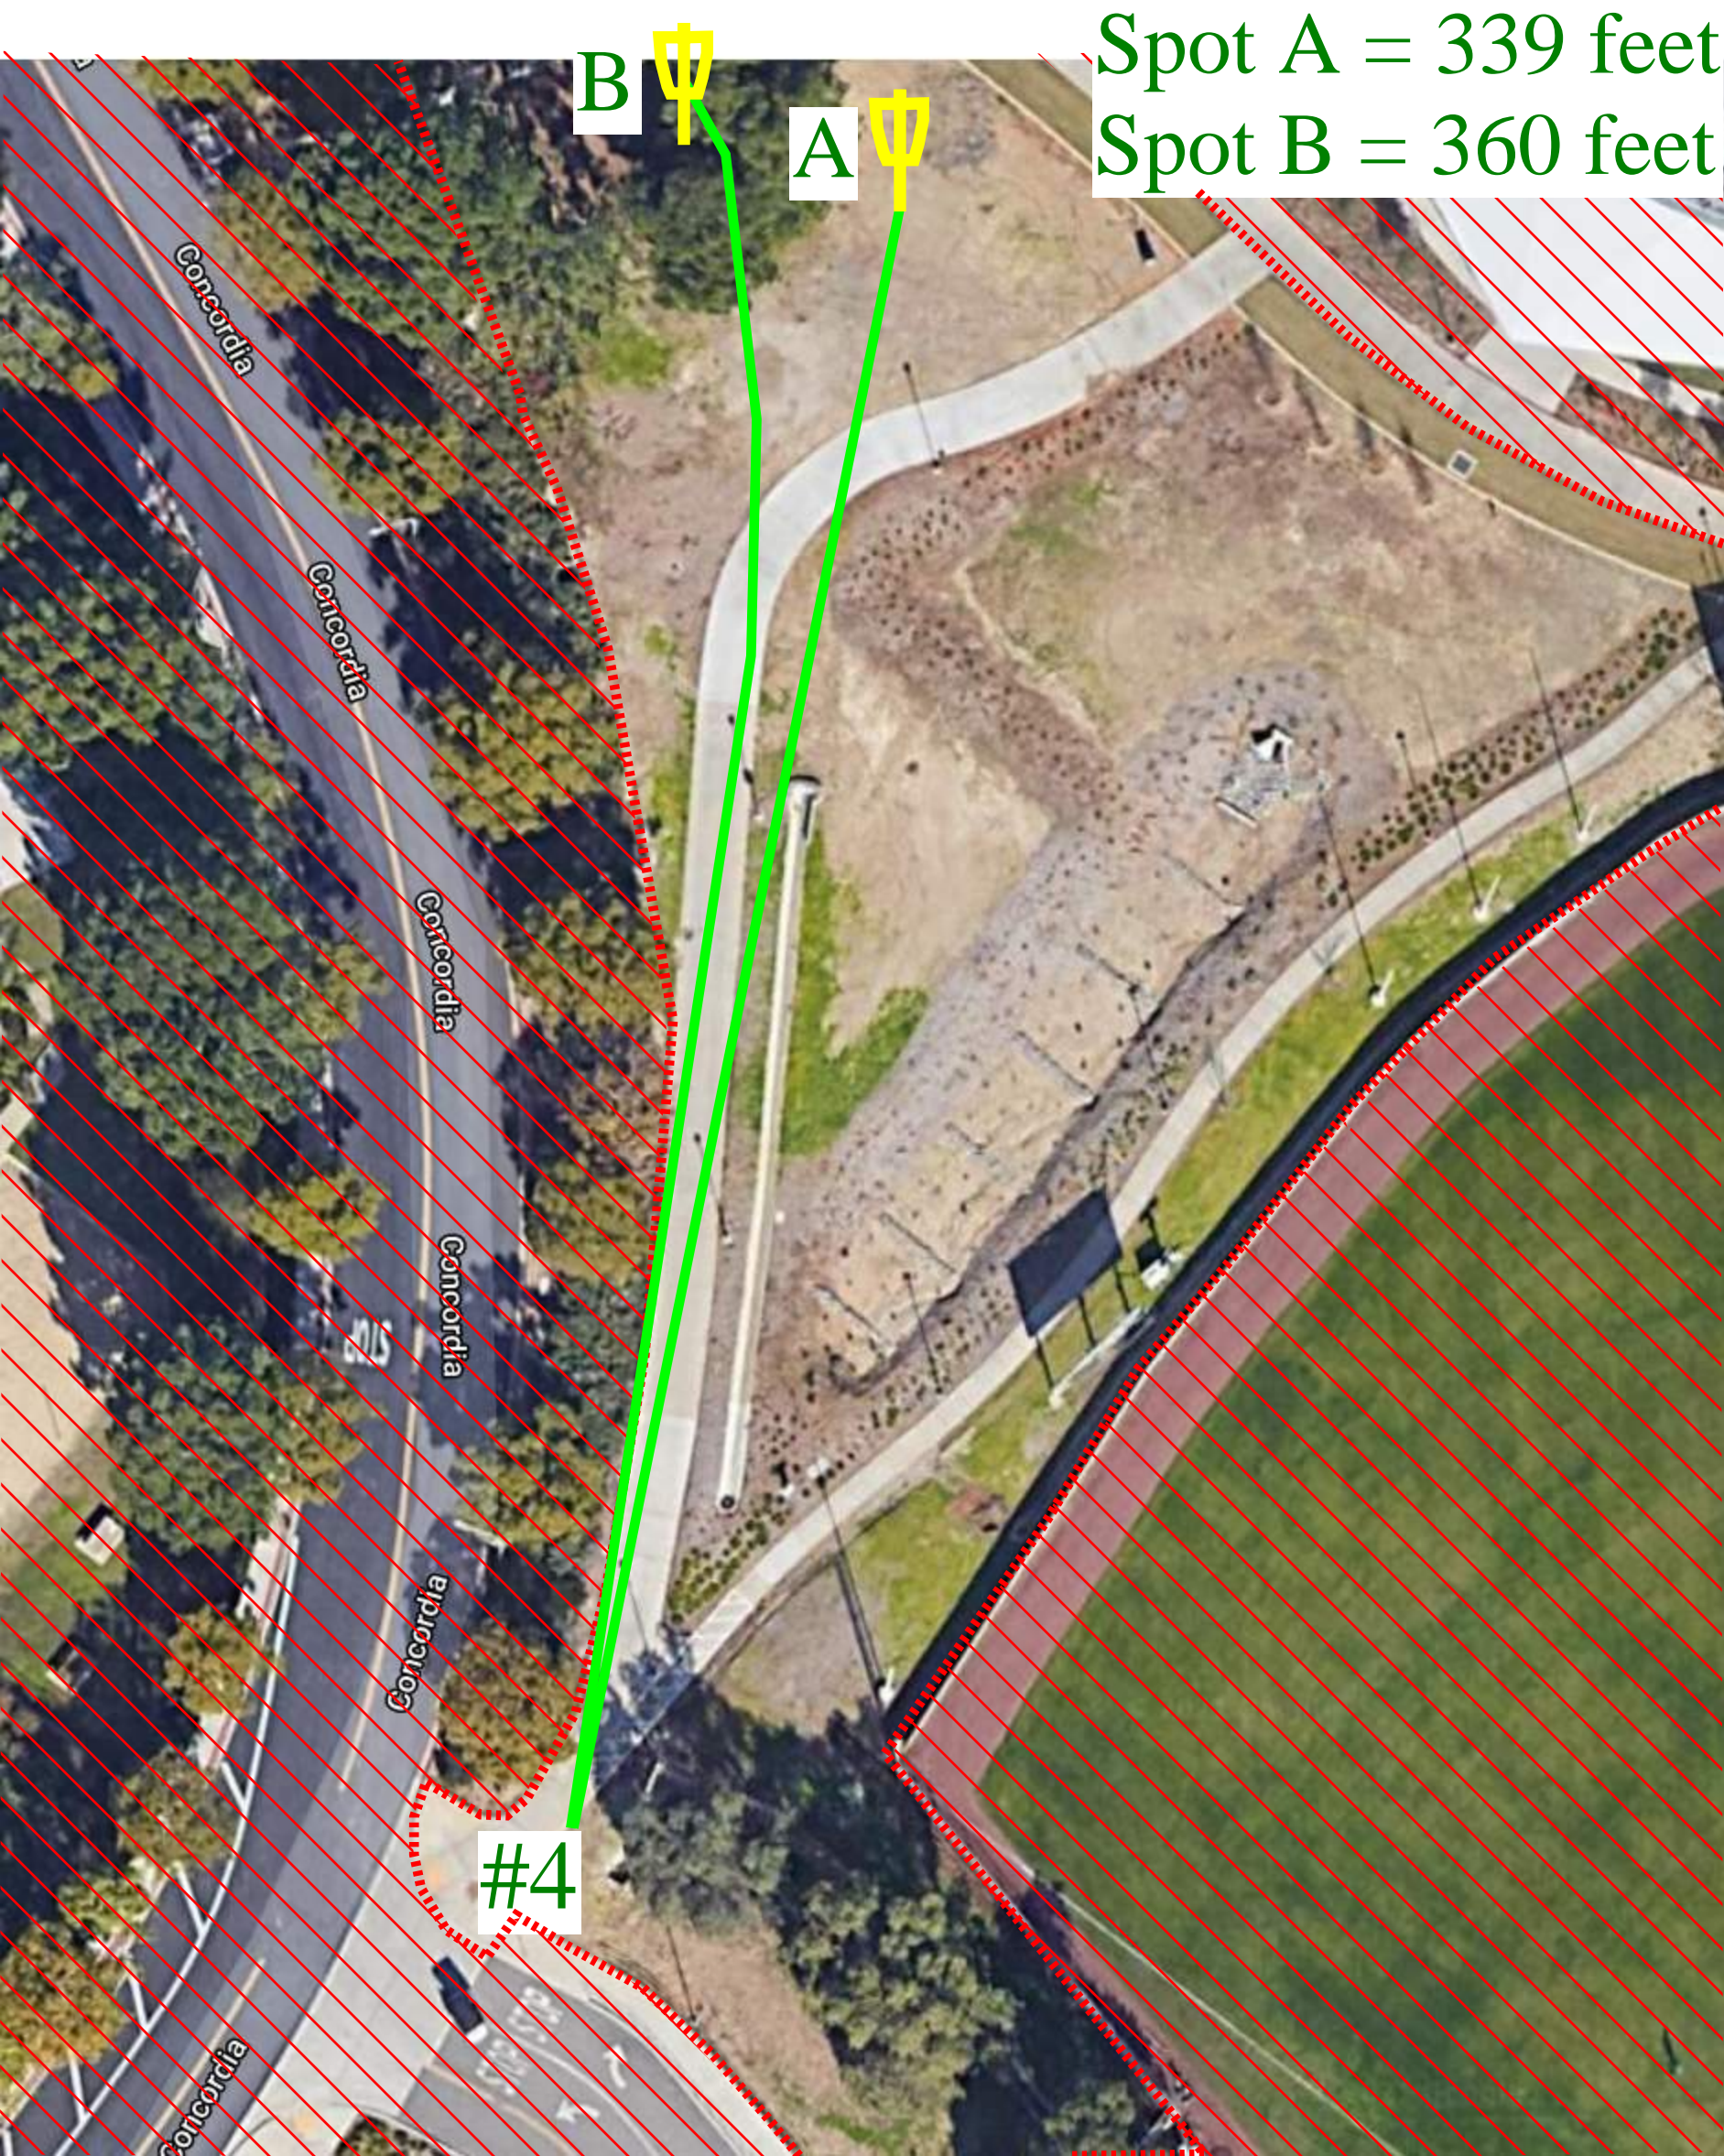

V-ditch is OB

Spot A = 284 feet
Spot B = 320 feet

#3

A Ψ

B Ψ

Spot A = 339 feet
Spot B = 360 feet

B Ψ
A Ψ

#4