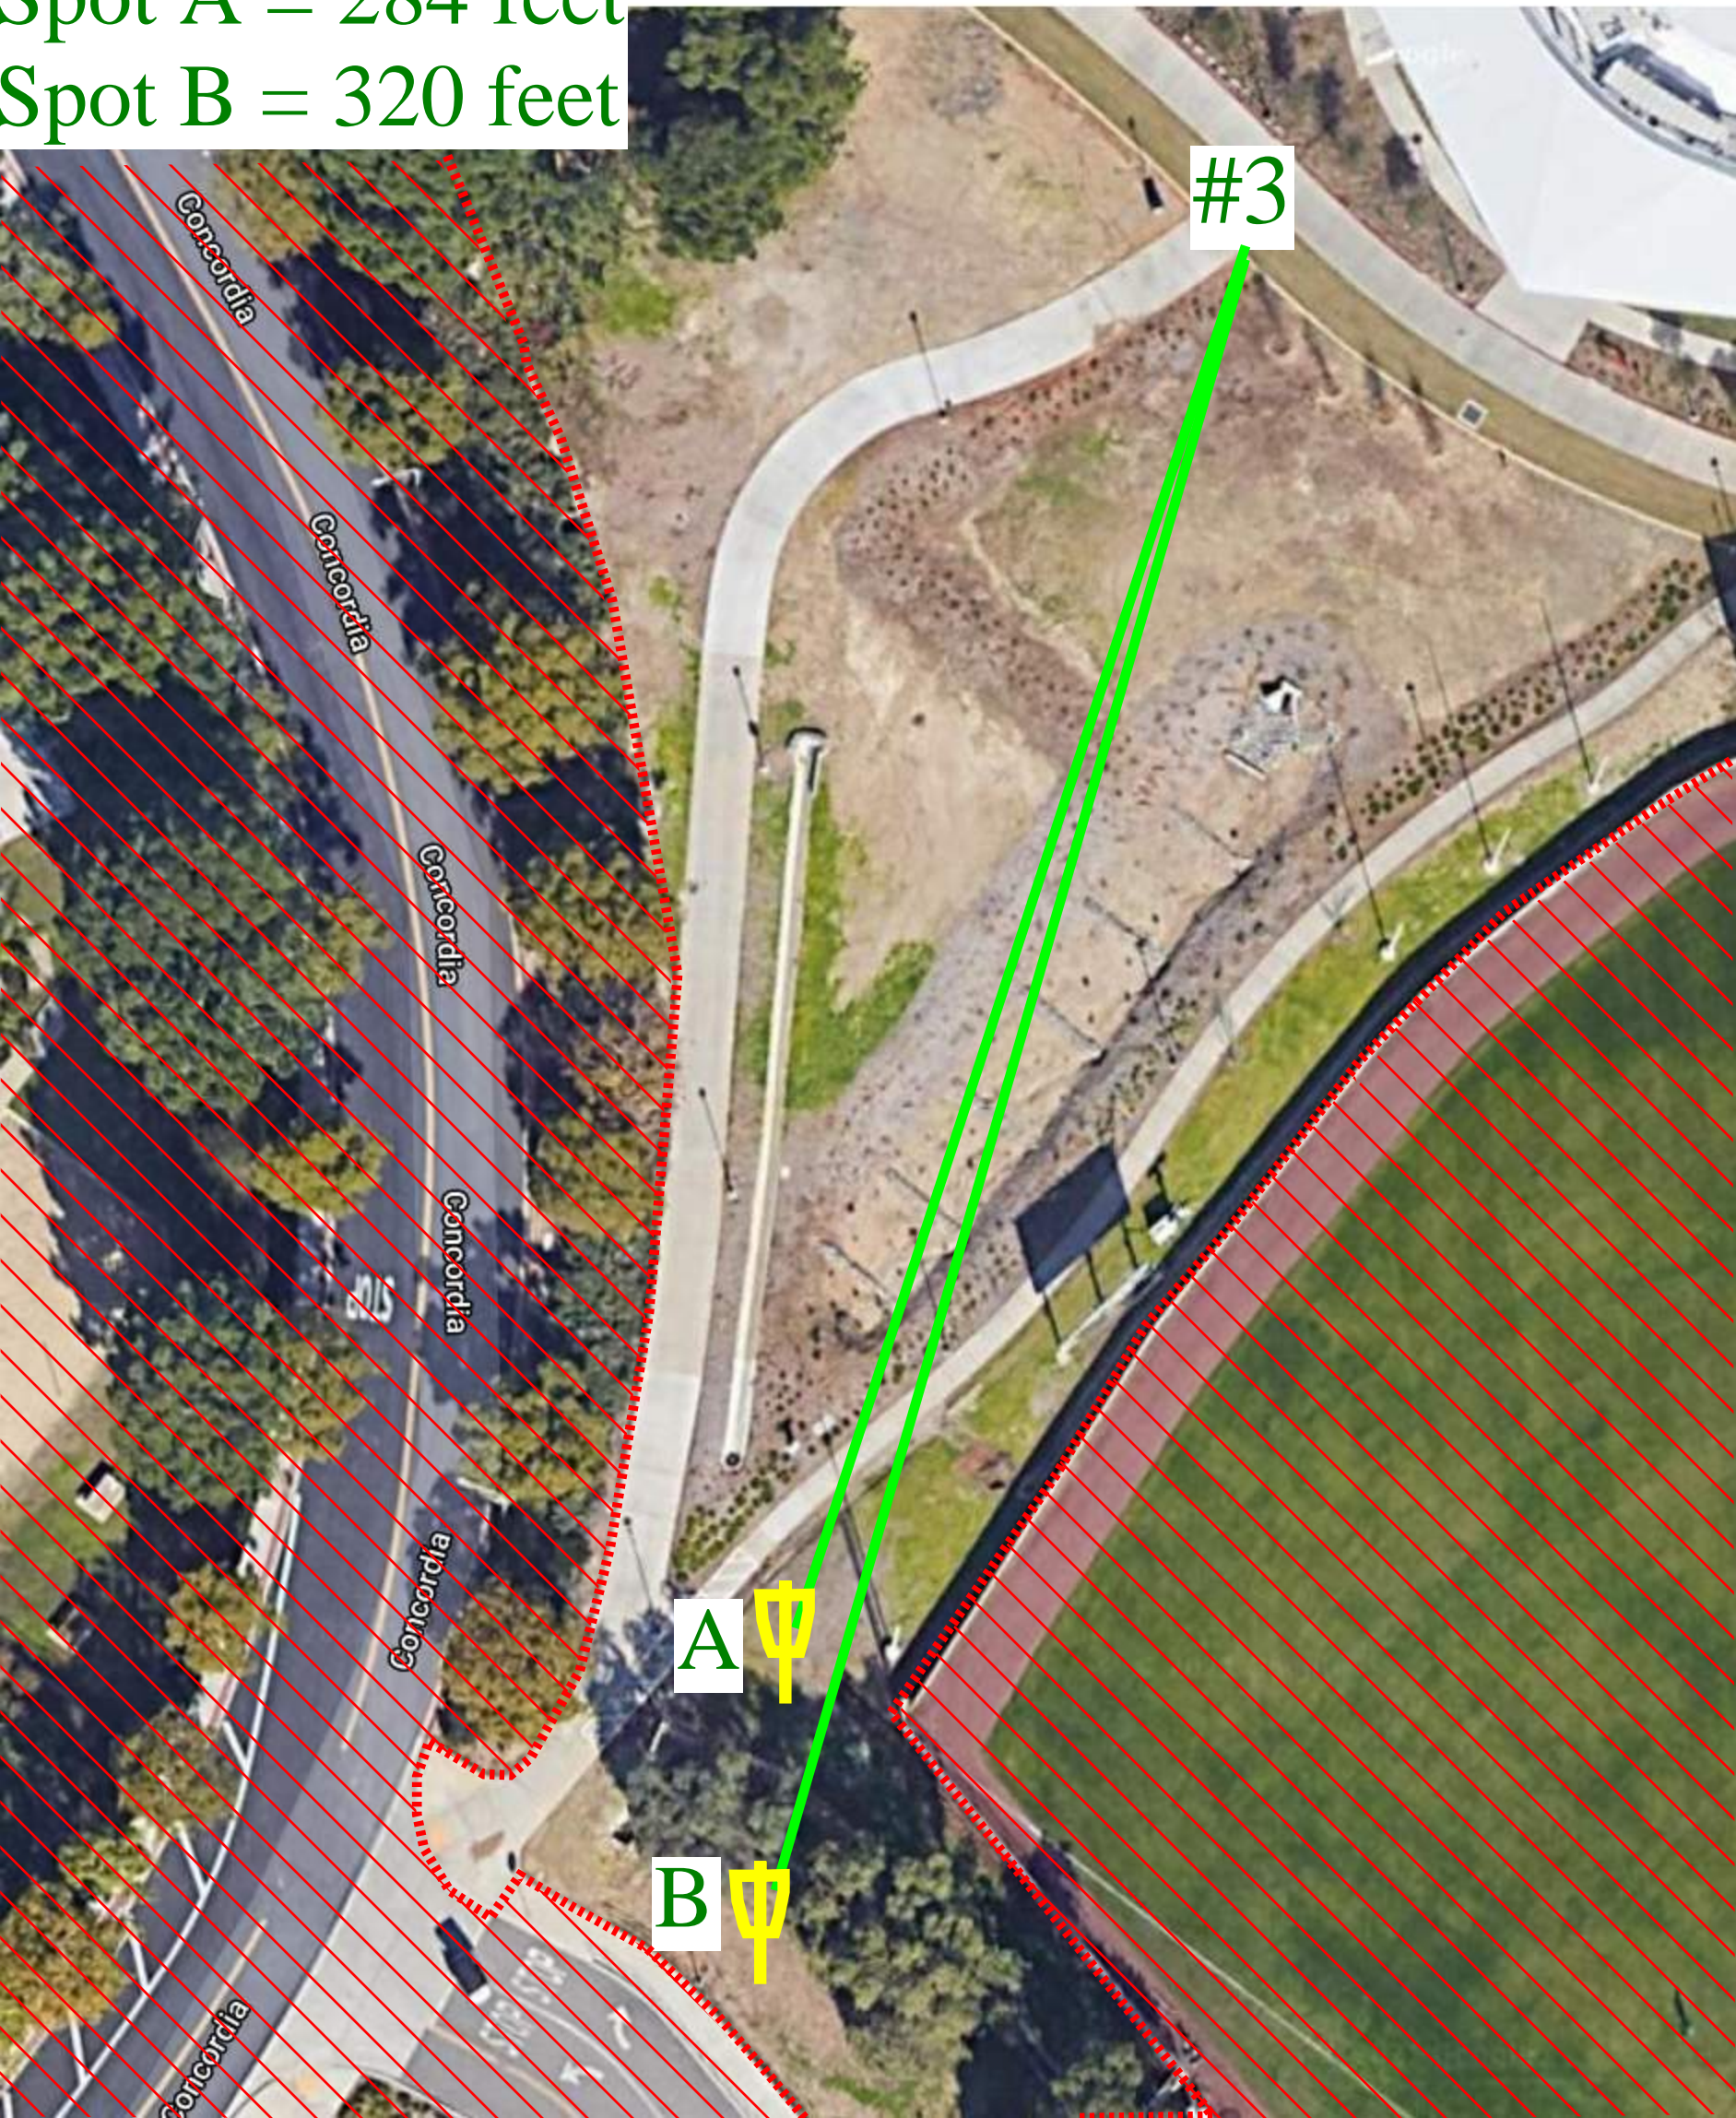

V-ditch is OB

Spot A = 284 feet
Spot B = 320 feet

#3

A Ψ

B Ψ

Spot A = 339 feet
Spot B = 360 feet

B Ψ
A Ψ

#4