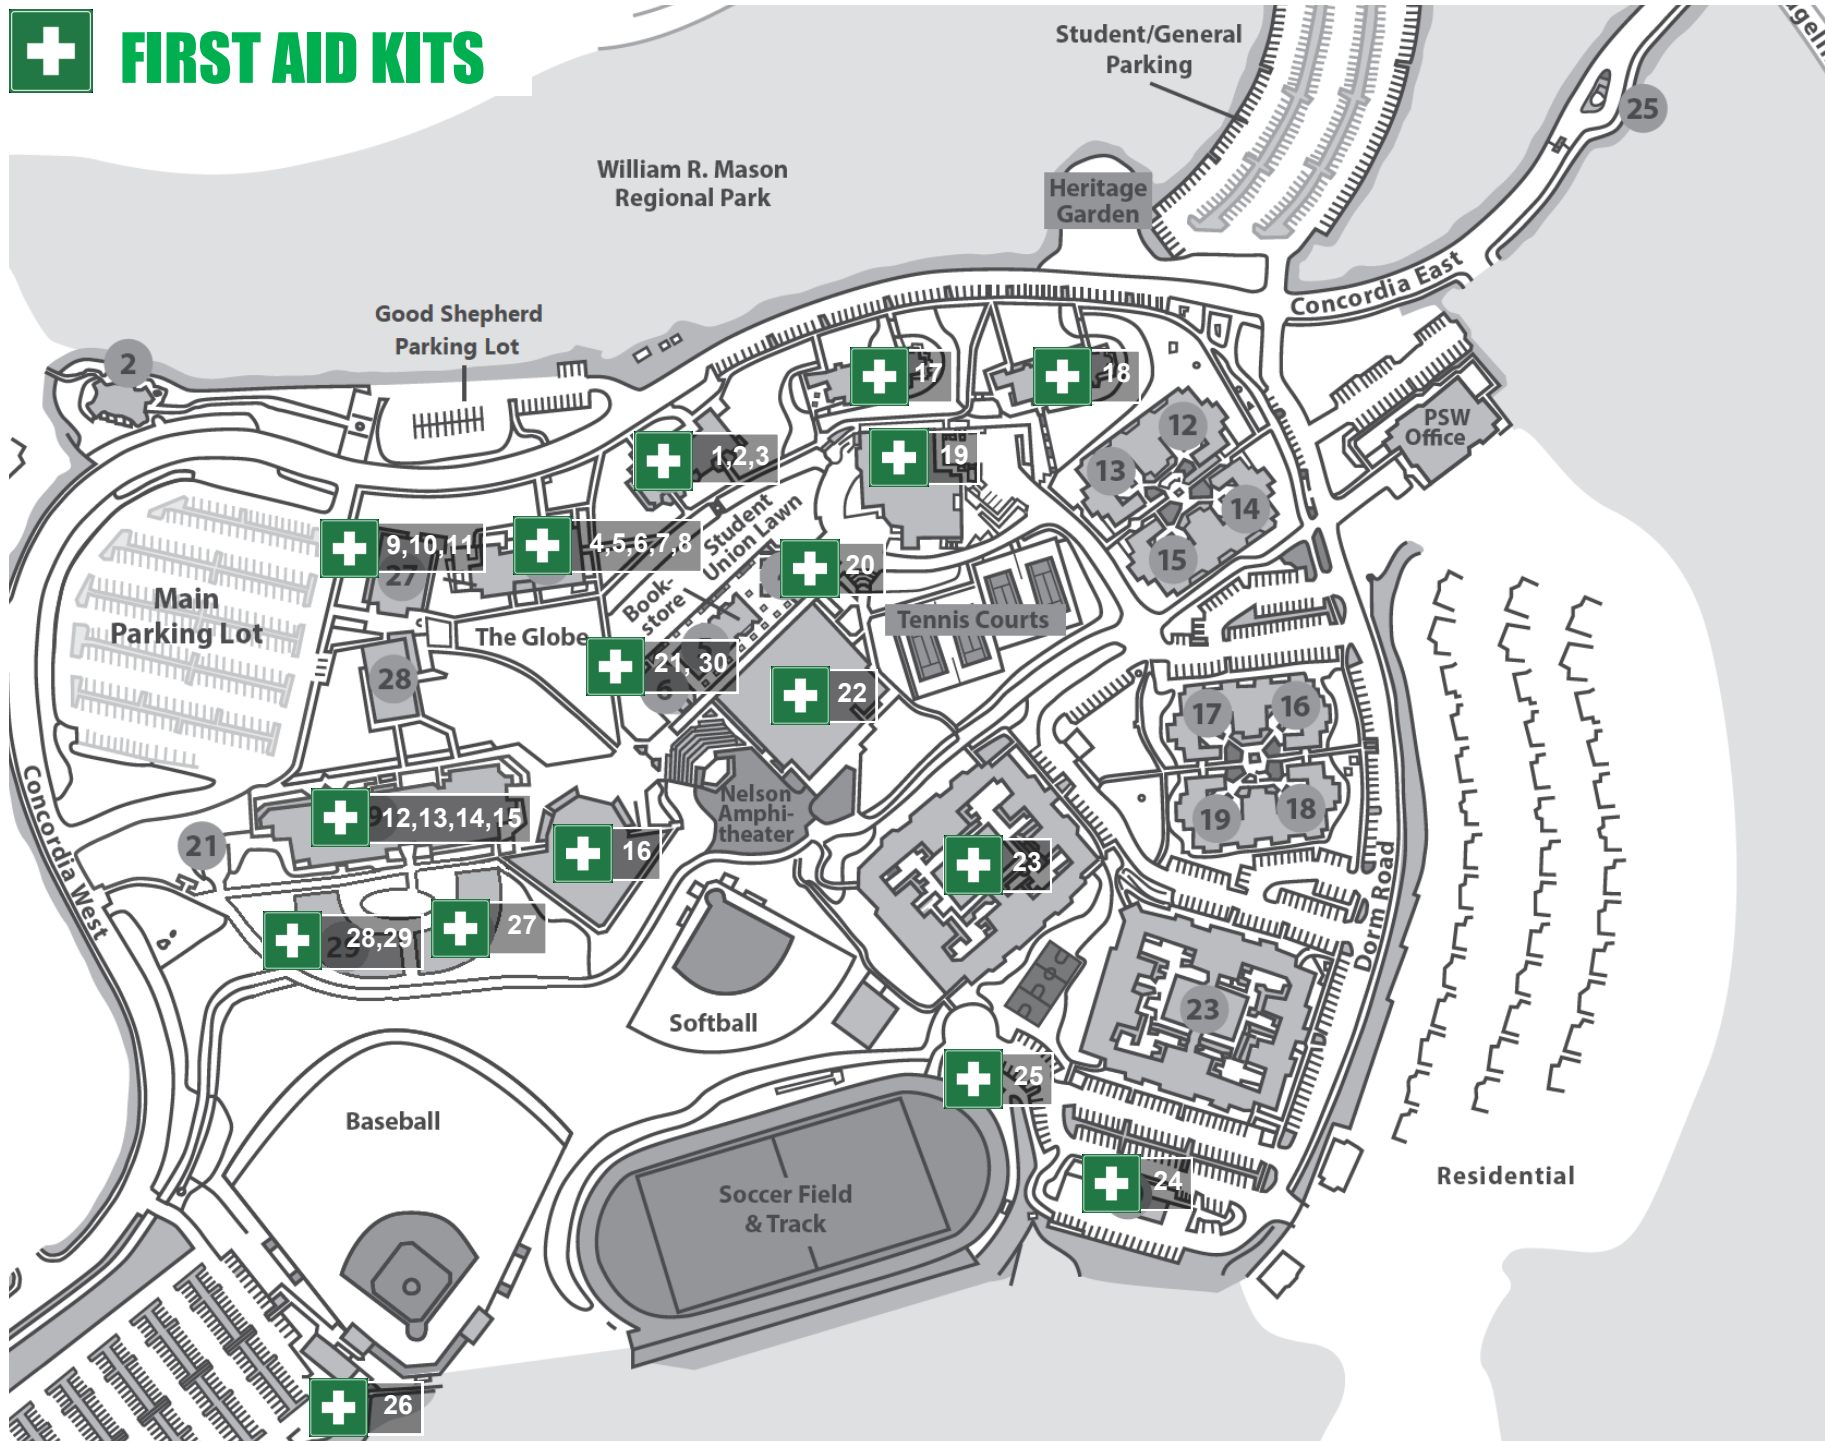

FIRST AID KITS

1. **Administration** – Campus Safety Office – Suite 103 (Reception Area)
2. **Administration** – Human Resources – Suite 200 by Room 200B
3. **Administration** – 3rd Floor – Hallway
4. **Founders' Hall** – Lab – Room 102
5. **Founders' Hall** – Biology Lab – Room 104 (Kitchen)
6. **Founders' Hall** – Physics Lab – Room 108
7. **Founders' Hall** – Chemistry Lab – Room 208
8. **Founders' Hall** – Biology Lab – Room 204
9. **Grimm Hall** – North building - 1st Floor, Room 116 (Workroom)
10. **Grimm Hall** – North building - 2nd Floor, Room 207 (Workroom)
11. **Grimm Hall** – North building - 3rd floor, (Conference Room Kitchen)
12. **Schroeder Library** – 2nd floor by Room 111
13. **LAT** – Arts Dept. – near Room 023
14. **LAT** – Theatre Dept. – back hallway near Men's Dressing Room and Shop
15. **LAT** - Engineering Lab - Room 123
16. **CU Center** – Conference Room
17. **Alpha** – Room 106 (Workroom)
18. **Beta Offices** – Room 106 (Conference Room)
19. **Student Union** – Mail/Copy Center
20. **CSLD** – in Workroom near sink
21. **Campus Ministries Hallerberg** – in lobby
22. **Gym – CU Arena** – First Floor, near Training Room
23. **Sigma Center** – CU Active – 1st Floor
24. **Facility Services** (MA building) – Office Area
25. **Soccer Field** - Weight Room
26. **Baseball Field** - Club house in West Parking Lot
27. **BMC** – Christ College Building - 2nd Floor, Room 219 Faculty/Staff Lounge
28. **BMC** – Music Building - Bottom Floor, Room 065 (Music Office)
29. **BMC** - Music Building - Top Floor, Room 261 (Faculty/Staff Lounge)
30. **Athletic Performance Annex (PAX)** - Near entrance